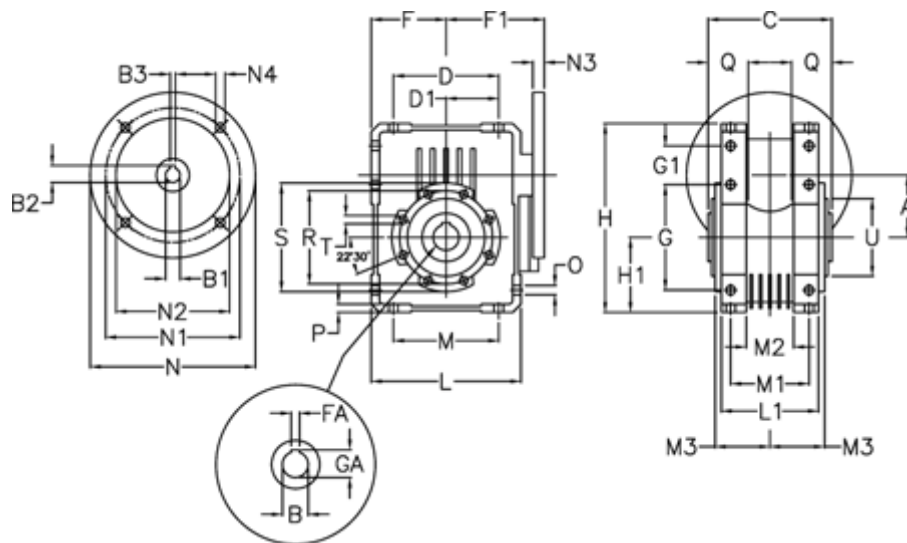

Article number: 392207501574116

Description: Worm Gear with Torque Limiter
W75 L1-U-15-P100B14

Measures

A = 75	F = 87	L = 174	N2 = 110	T = M8x14
B = 30	F1 = 120	L1 = 104	N3 = 10	U = 90
B1 E7 = 28	FA = 8	M = 126	N4 = 8.5	
B2 = 31.3	G = 126	M1 = 82	O = 10.5	
B3 H9 = 8	G1 = 46.5	M2 = 44	P = 9	
C = 127	GA = 33.3	M3 = 58.5	Q = 40	
D = 109.5	H = 220.5	N = 160	R = 110	
D1 = 46.5	H1 = 87	N1 = 130	S = 125	